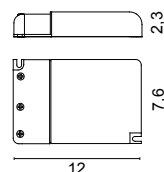

DRIVERS DIMMERABILI in tensione costante
DIMMABLE LED DRIVERS constant voltage

0717/DIM60

IN: 220 - 240V
OUT: 24V - 60W

1-12 Zeppelin

SELV 8 cm