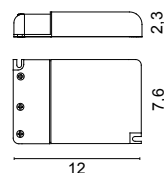

0717/DIM60/V

IN: 220 - 240V
OUT: 24V - 60W

1-12 Zeppelin

SELV 8 cm