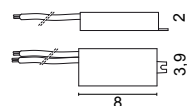

DRIVERS IP a tensione costante
IP DRIVERS constant voltage

0033/IP

IN: 220 - 240V
OUT: 24V - 14,4W
1-2 Zeppelin

IP67 SELV 4,2 cm